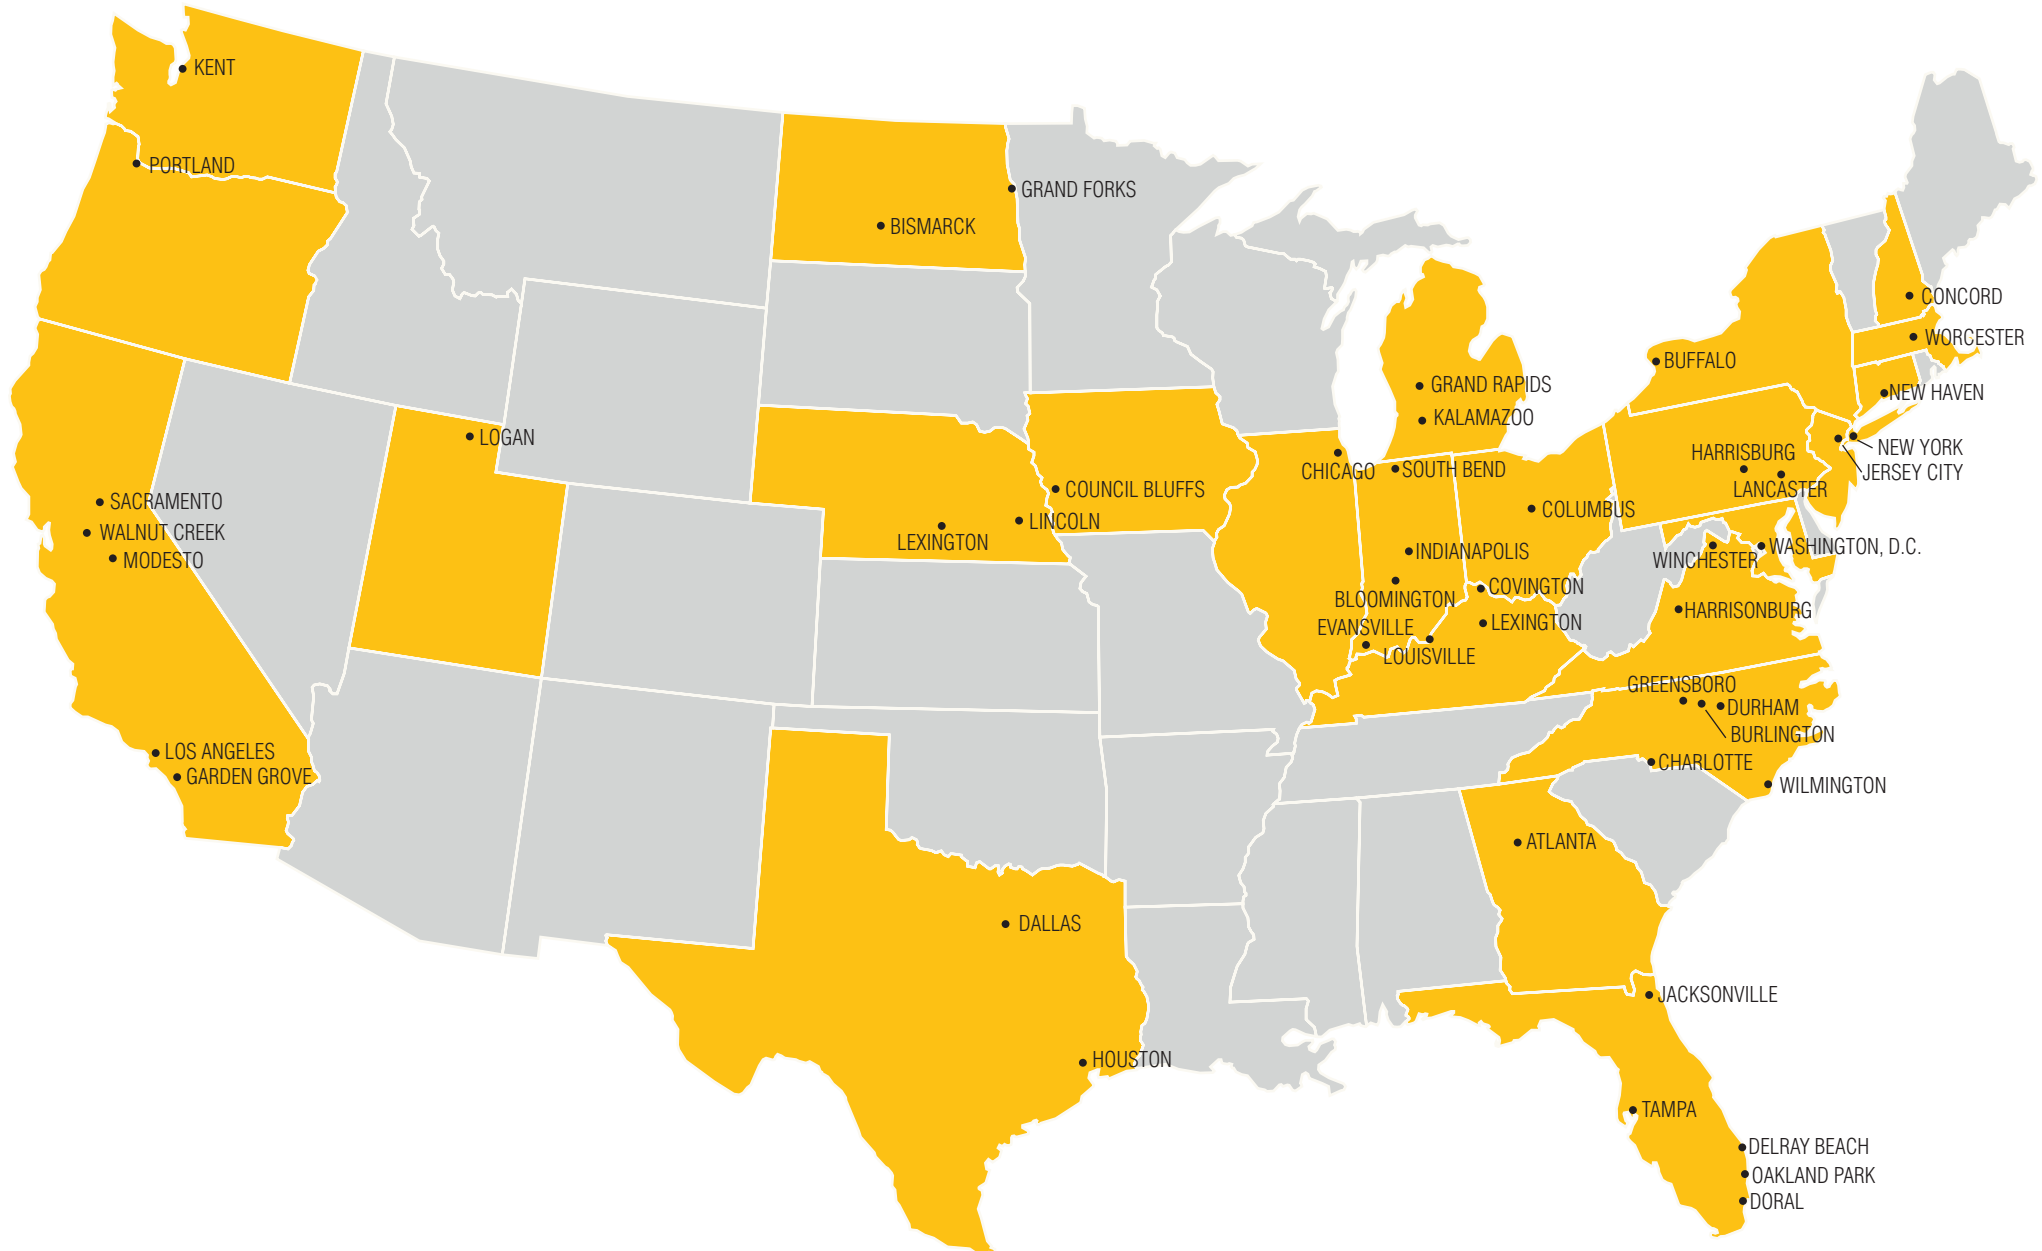

CWS US PROGRAMS NETWORK

Founded in 1946, CWS continues to assist refugees and immigrants throughout the United States. CWS directly administers 22 local affiliates and contracts with an additional 30. Supporting the nationwide operation is the CWS Programs headquarters team in New York City, the Elkhart Indiana Service Center, and the Government Relations Office in Washington, D.C.